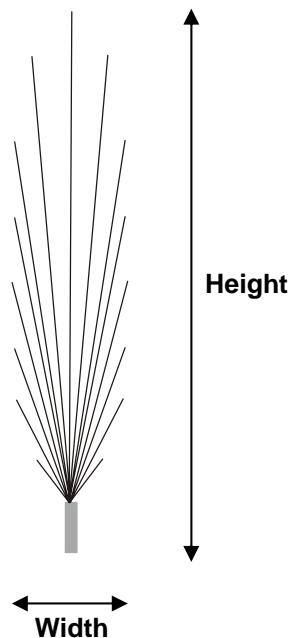

PRODUCT SPECIFICATION SHEET

Disclaimer: Variations in methods of use and environmental conditions can change performance characteristics of this product significantly. The purpose of this information is to provide a general guideline for performance of product. User must develop their own performance specifications based upon their own testing for their specific use. Product specifications are subject to change without notice.

Product: Stage Gerb, Silver or Gold

Size: SG5x10, SG10x10, SG15x10

Performance: Stage Gerbs produce a controlled spray of sparks with durations of either 5, 10, or 15 seconds to a height of 10 ft (~3m). Transformation style changes from gold to silver at 10 seconds.

Duration: 5, 10 or 15 seconds $\pm$ 0.5 second

Height: 10 ft $\pm$ 1 ft (3m $\pm$ 0.3m)

Width: 5 ft $\pm$ 1 ft (1.5m $\pm$ 0.3m)

Construction: 11/16" OD (17.5mm) paper tube, either 3" (75mm) or 4" (100mm) long. Clay nozzle top. Supplied with electric match 2' standard.

Electric Match Type: Martinez Specialties NPB (lead-free) 2 ft coiled

RES Specialty Pyrotechnics
MAGIC IN THE AIR

21595 286th Street; Belle Plaine, MN 56011
PH: 952-873-3113 FAX: 952-873-2859
EMAIL: info@respyro.com