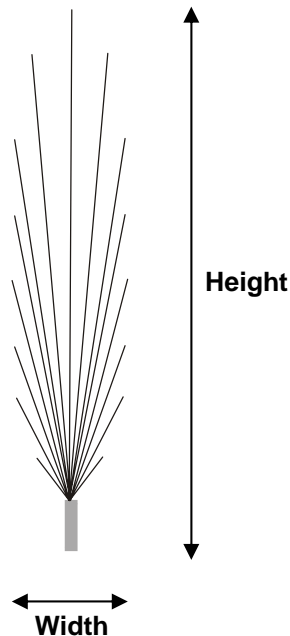

PRODUCT SPECIFICATION SHEET

Disclaimer: Variations in methods of use and environmental conditions can change performance characteristics of this product significantly. The purpose of this information is to provide a general guideline for performance of product. User must develop their own performance specifications based upon their own testing for their specific use. Product specifications are subject to change without notice.

Product: Stage Gerb, Silver or Gold

Size: SG5x15, SG10x15, SG15x15, SG20x15

Performance: Stage Gerbs produce a controlled spray of sparks with durations of either 5, 10, 15, or 20 seconds to a height of 15 ft. Transformation style changes from gold to silver at 10 seconds.

Duration: 5, 10, 15 or 20 seconds $\pm$ 0.5 second

Height: 15 ft $\pm$ 2 ft (4.5m $\pm$ 0.6m)

Width: 6 ft $\pm$ 1 ft (1.8m $\pm$ 0.3m)

Construction: 7/8" OD (22mm) paper tube, either 3" (75mm) or 6" (150mm) long. Clay nozzle top. Supplied with electric match 2' standard.

Electric Match Type: Martinez Specialties NPB (lead-free) 2 ft coiled

RES Specialty Pyrotechnics
MAGIC IN THE AIR

21595 286th Street; Belle Plaine, MN 56011
PH: 952-873-3113 FAX: 952-873-2859
EMAIL: info@respyro.com