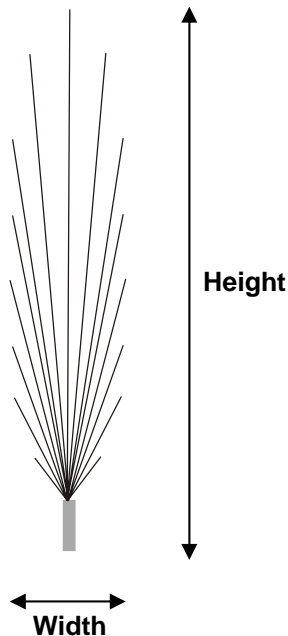

PRODUCT SPECIFICATION SHEET

Disclaimer: Variations in methods of use and environmental conditions can change performance characteristics of this product significantly. The purpose of this information is to provide a general guideline for performance of product. User must develop their own performance specifications based upon their own testing for their specific use. Product specifications are subject to change without notice.

Product: Stage Gerb, Silver or Gold

Size: SG5x20, SG10x20, SG15x20, SG20x20

Performance: Stage Gerbs produce a controlled spray of sparks with durations of either 5, 10, 15, or 20 seconds to a height of 20 ft (~6m). Transformation style changes from gold to silver at 10 seconds.

Duration: 5, 10, 15 or 20 seconds $\pm$ 0.5 second

Height: 20 ft $\pm$ 2 ft (6m $\pm$ 0.6m)

Width: 6 ft $\pm$ 1 ft (1.8m $\pm$ 0.3m)

Construction: 7/8" OD (22mm) paper tube, either 3" (75mm), 4" (100mm), or 6" (150mm) long. Clay nozzle top. Supplied with electric match 2' standard.

Electric Match Type: Martinez Specialties NPB (lead-free) 2 ft coiled

RES Specialty Pyrotechnics
MAGIC IN THE AIR

21595 286th Street; Belle Plaine, MN 56011
PH: 952-873-3113 FAX: 952-873-2859
EMAIL: info@respyro.com