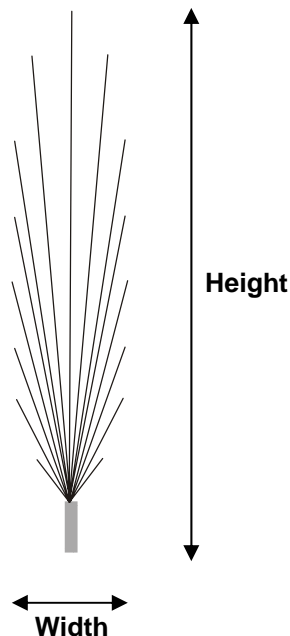

Product: Wild Shot, Silver

Size: WS12

Performance: Produces a sputtering sound with controlled spray of sparks for 2-3 seconds to a height of 12 ft

Duration: 2-3 seconds

Height: 12 ft \pm 2 ft (3.7m \pm 0.6m)

Width: 3 ft \pm 1 ft (1m \pm 0.3m)

Construction: 11/16" OD (17.5mm) paper tube, 2" (50mm) long. Electric match preinstalled into bottom of device with thermoplastic adhesive. Clay nozzle top.

Electric Match Type: Martinez Specialties NPB (lead-free) 2 ft coiled