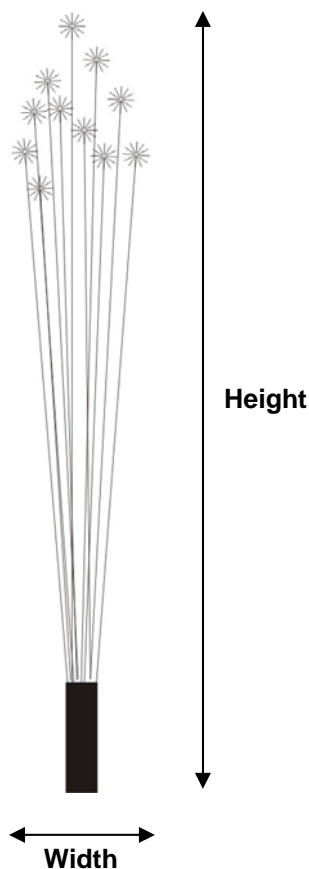

PRODUCT SPECIFICATION SHEET

Disclaimer: Variations in methods of use and environmental conditions can change performance characteristics of this product significantly. The purpose of this information is to provide a general guideline for performance of product. User must develop their own performance specifications based upon their own testing for their specific use. Product specifications are subject to change without notice.

Product: Proximate Mine Series – High Performance

Size: 50mm (2") and 75mm (3")

Performance: Projects a cluster of pyrotechnic pellets (stars) into the air in an inverted narrow cone pattern.

Duration: approx 3-4 sec

Size:	50mm	75mm
Height:	135 ft ± 15ft	180 ft ± 20ft
Width:	20 ft ± 4 ft	25 ft ± 5 ft

Construction:

- **50mm (2"):** 2.36" OD (60mm) x 6" long paper tube with electric match pre-installed
- **75mm (3"):** 3.39" OD (86mm) x 8" long paper tube with electric match pre-installed

Electric Match Type: Martinez Specialties NPB (lead-free) 2 ft coiled

RES Specialty Pyrotechnics
MAGIC IN THE AIR

21595 286th Street; Belle Plaine, MN 56011
PH: 952-873-3113 FAX: 952-873-2859
EMAIL: info@respyro.com