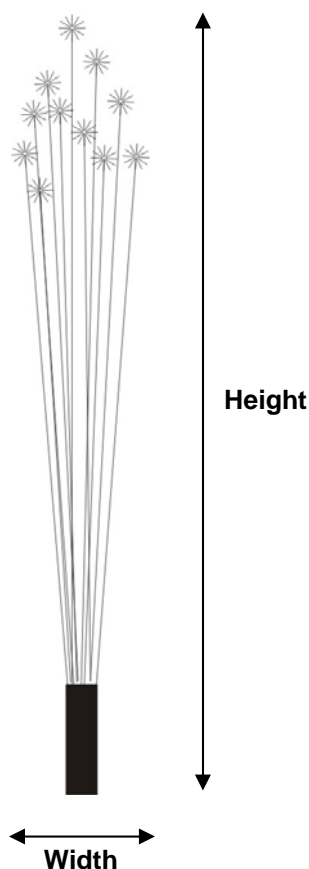

PRODUCT SPECIFICATION SHEET

Disclaimer: Variations in methods of use and environmental conditions can change performance characteristics of this product significantly. The purpose of this information is to provide a general guideline for performance of product. User must develop their own performance specifications based upon their own testing for their specific use. Product specifications are subject to change without notice.

Product: Proximate Mine Series – Mini Mine

Size: 19mm (3/4") and 25mm (1")

Performance: Projects a cluster of pyrotechnic pellets (stars) into the air in an inverted narrow cone pattern.

Duration: approx 2 sec

Size:	<u>19mm - 20ft</u>	<u>19mm - 40 ft</u>	<u>19mm - 60 ft</u>	<u>25mm - 45ft</u>	<u>25mm - 90ft</u>
Height:	20 ft ± 3 ft (6m ± 1m)	40 ft ± 4 ft (12m ± 1.2m)	60 ft ± 5 ft (18m ± 1.5m)	45 ft ± 5 ft (14m ± 1.5m)	90 ft ± 10 ft (27m ± 3m)
Width:	5 ft ± 2 ft (1.5m ± 0.6m)	5 ft ± 2 ft (1.5m ± 0.6m)	8 ft ± 2 ft (2.5m ± 0.6m)	8 ft ± 2 ft (2.4m ± 0.6m)	10 ft ± 2 ft (3m ± 0.6m)

Construction:

- **19mm (3/4"):** 7/8" OD (22mm) x 3" (20 ft) or 4" (40 or 60 ft) long paper tube with electric match pre-installed
- **25mm (1"):** 1.22" OD (31mm) x 4" (45 ft) or 6" (90 ft) long paper tube with electric match pre-installed

Electric Match Type: Martinez NPB 2 ft coiled

RES Specialty Pyrotechnics
MAGIC IN THE AIR

21595 286th Street; Belle Plaine, MN 56011
PH: 952-873-3113 FAX: 952-873-2859
EMAIL: info@respyro.com